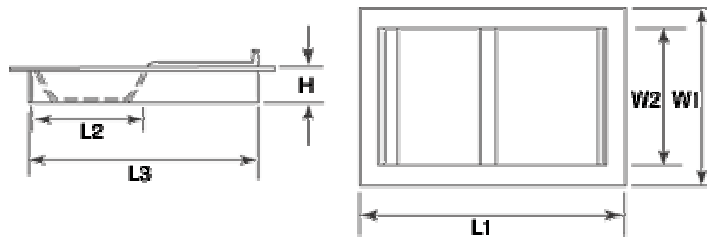

USDT94 SLIDING RECESSED DEAL TRAY

- ✓ Install in a countertop with a wall below and a window above.
- ✓ Perfect for cashier windows or other high traffic areas.
- ✓ Model 670094 has a stationary base and a sliding tray.
- ✓ All models have a curved interior for easy coin and currency removal.
- ✓ Custom trays available upon request.
- ✓ Units are finished in brushed stainless steel.
- ✓ Shipped assembled.

OVERALL SIZE			TRANSFER AREA			COUNTER CUT-OUT			FEATURES
W1	L1	D	W2	L2	D	W	L(3)	D	
10"	15"	1-1/2"	7-3/4"	6-1/4"	1-1/4"	8-1/4"	13-1/4"	1-9/16"	Sliding Tray