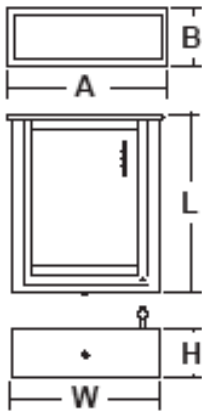

DATA SHEET

PASS-THRU DRAWER
USDT 150

- Stainless steel deal tray for easy cash or credit transactions.
- Rear center divider closes off the wall opening when drawer is fully opened.
- Unit designed to seal out environment and control noise.
- Accommodates new or retro-fit construction.
- Built-in self-contained locking mechanism for user safety.
- Manufactured with brushed stainless steel for lasting quality.
- Full length deal tray for passing paperwork, canned goods and small packages.

Overall Size	Frame Size	Transfer Area	Wall Opening
18"W x 5"H	A= 21-3/8", B= 8", L=25"	13-3/4"W x 4-1/8"H x 20"L	19-11/16"W x 6-1/4"H