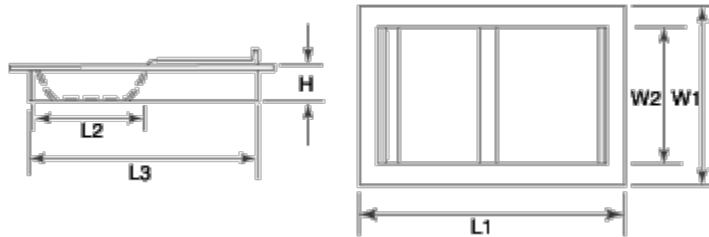

DATA SHEET

**SLIDING RECESSED
DEAL TRAY
MODEL USDT94**

- Install in a countertop with a wall below and a window above.
- Perfect for cashier windows or other high traffic areas.
- Model 670094 has a stationary base and a sliding tray.
- All models have a curved interior for easy coin and currency removal.
- Custom trays available upon request.
- Units are finished in brushed stainless steel.
- Shipped assembled.

Overall Size	Transfer Area	Counter Cut-Out	Features
10"W(1) x 15"L(1) x 1-1/2"D	7-3/4"W(2) x 6-1/4"L(2) x 1-1/4"D	8-1/4"W x 13-1/4"L(3) x 1-9/16"D	Sliding Tray